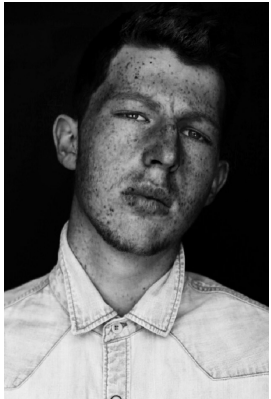

citizen
A Division Of Boss Models

ROSSOUW BESTER

Height: 183cm Chest: 83cm Waist: 70cm Suit: L Shoe: 10 UK Hair: Red Eyes: Blue