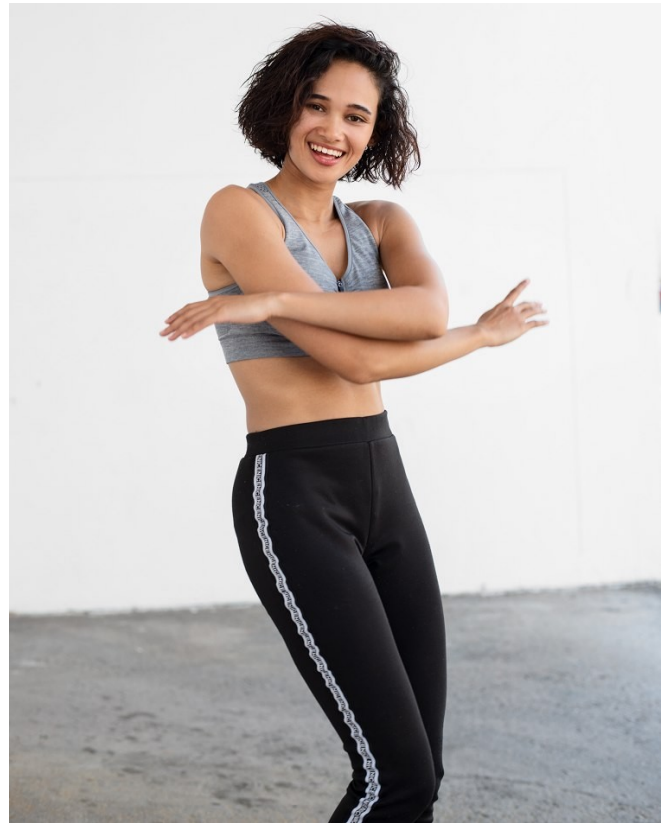

**citizen**  
*A Division Of Boss Models*

**CLEO DAMPIES**

Height: 159cm Bust: 81cm Waist: 71cm Hips: 81cm Shoe: 3 UK Hair: Dark Brown Eyes: Brown

**citizen**  
*A Division Of Boss Models*

**CLEO DAMPIES**

Height: 159cm Bust: 81cm Waist: 71cm Hips: 81cm Shoe: 3 UK Hair: Dark Brown Eyes: Brown

**CLEO DAMPIES**

Height: 159cm Bust: 81cm Waist: 71cm Hips: 81cm Shoe: 3 UK Hair: Dark Brown Eyes: Brown