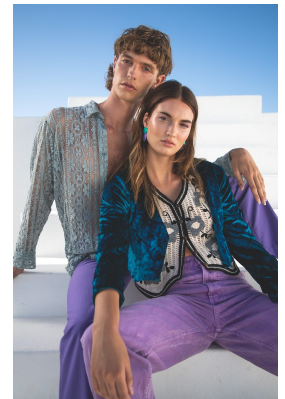

BOSS MODELS

CAPE TOWN

EMILY WOOD

Height: 176cm Bust: 86cm Waist: 63cm Hips: 94cm Shoe: 6 UK Hair: Brown Eyes: Hazel

BOSS MODELS

CAPE TOWN

EMILY WOOD

Height: 176cm Bust: 86cm Waist: 63cm Hips: 94cm Shoe: 6 UK Hair: Brown Eyes: Hazel

BOSS MODELS

CAPE TOWN

EMILY WOOD

Height: 176cm Bust: 86cm Waist: 63cm Hips: 94cm Shoe: 6 UK Hair: Brown Eyes: Hazel