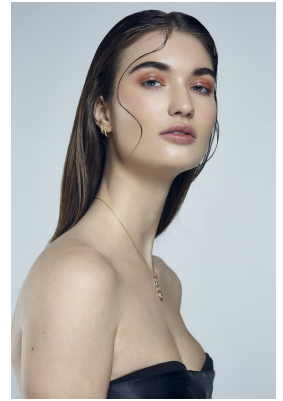

BOSS MODELS

CAPE TOWN

EMILY WOOD

Height: 176cm Bust: 86cm Waist: 63cm Hips: 94cm Shoe: 6 UK Hair: Brown Eyes: Hazel

BOSS MODELS

CAPE TOWN

EMILY WOOD

Height: 176cm Bust: 86cm Waist: 63cm Hips: 94cm Shoe: 6 UK Hair: Brown Eyes: Hazel

BOSS MODELS

CAPE TOWN

EMILY WOOD

Height: 176cm Bust: 86cm Waist: 63cm Hips: 94cm Shoe: 6 UK Hair: Brown Eyes: Hazel