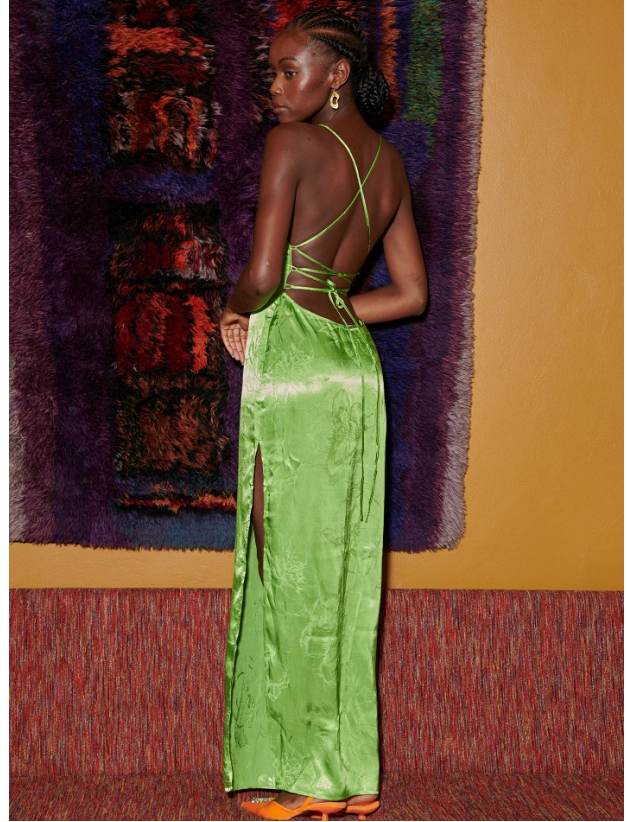

BOSS MODELS

CAPE TOWN

SINOVUYO NUKANI

Height: 170cm Bust: 81cm Waist: 65cm Hips: 93cm Shoe: 6 UK Hair: Black Eyes: Brown