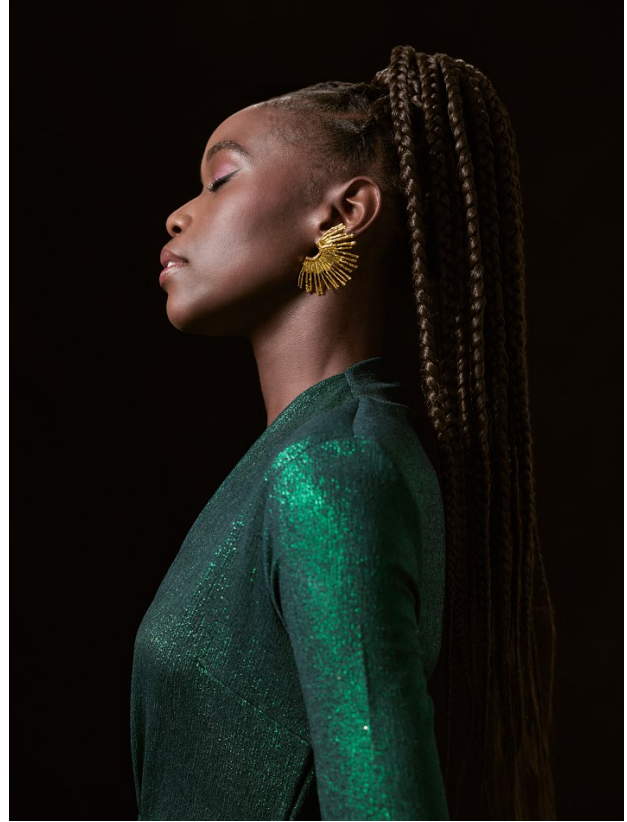

BOSS MODELS

CAPE TOWN

SINOVUYO NUKANI

Height: 170cm Bust: 81cm Waist: 65cm Hips: 93cm Shoe: 6 UK Hair: Black Eyes: Brown

BOSS MODELS

CAPE TOWN

SINOVUYO NUKANI

Height: 170cm Bust: 81cm Waist: 65cm Hips: 93cm Shoe: 6 UK Hair: Black Eyes: Brown