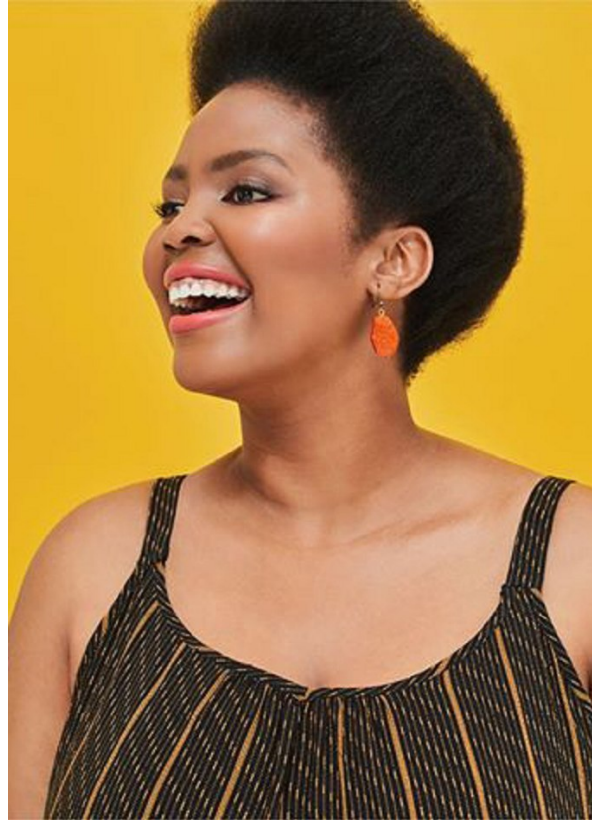

WANDI JAMA

Height: 177cm Bust: 116cm Waist: 101cm Hips: 121cm Shoe: 7.5 UK Hair: Brown Eyes: Blue

WANDI JAMA

Height: 177cm Bust: 116cm Waist: 101cm Hips: 121cm Shoe: 7.5 UK Hair: Brown Eyes: Blue

WANDI JAMA

Height: 177cm Bust: 116cm Waist: 101cm Hips: 121cm Shoe: 7.5 UK Hair: Brown Eyes: Blue

WANDI JAMA

Height: 177cm Bust: 116cm Waist: 101cm Hips: 121cm Shoe: 7.5 UK Hair: Brown Eyes: Blue