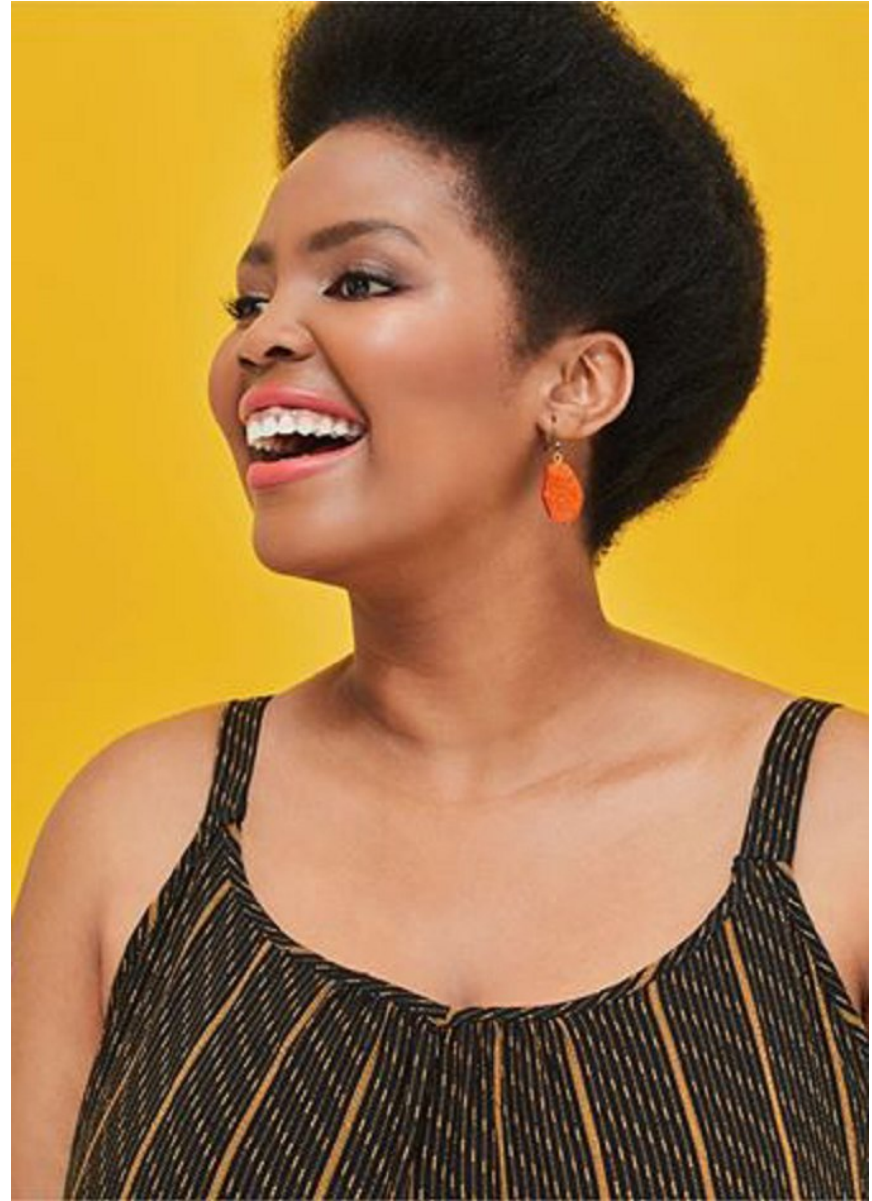

WANDI JAMA

Height: 177cm Bust: 116cm Waist: 101cm Hips: 121cm Shoe: 7.5 UK Hair: Brown Eyes: Blue

WANDI JAMA

Height: 177cm Bust: 116cm Waist: 101cm Hips: 121cm Shoe: 7.5 UK Hair: Brown Eyes: Blue

WANDI JAMA

Height: 177cm Bust: 116cm Waist: 101cm Hips: 121cm Shoe: 7.5 UK Hair: Brown Eyes: Blue

WANDI JAMA

Height: 177cm Bust: 116cm Waist: 101cm Hips: 121cm Shoe: 7.5 UK Hair: Brown Eyes: Blue

WANDI JAMA

Height: 177cm Bust: 116cm Waist: 101cm Hips: 121cm Shoe: 7.5 UK Hair: Brown Eyes: Blue

WANDI JAMA

Height: 177cm Bust: 116cm Waist: 101cm Hips: 121cm Shoe: 7.5 UK Hair: Brown Eyes: Blue

WANDI JAMA

Height: 177cm Bust: 116cm Waist: 101cm Hips: 121cm Shoe: 7.5 UK Hair: Brown Eyes: Blue