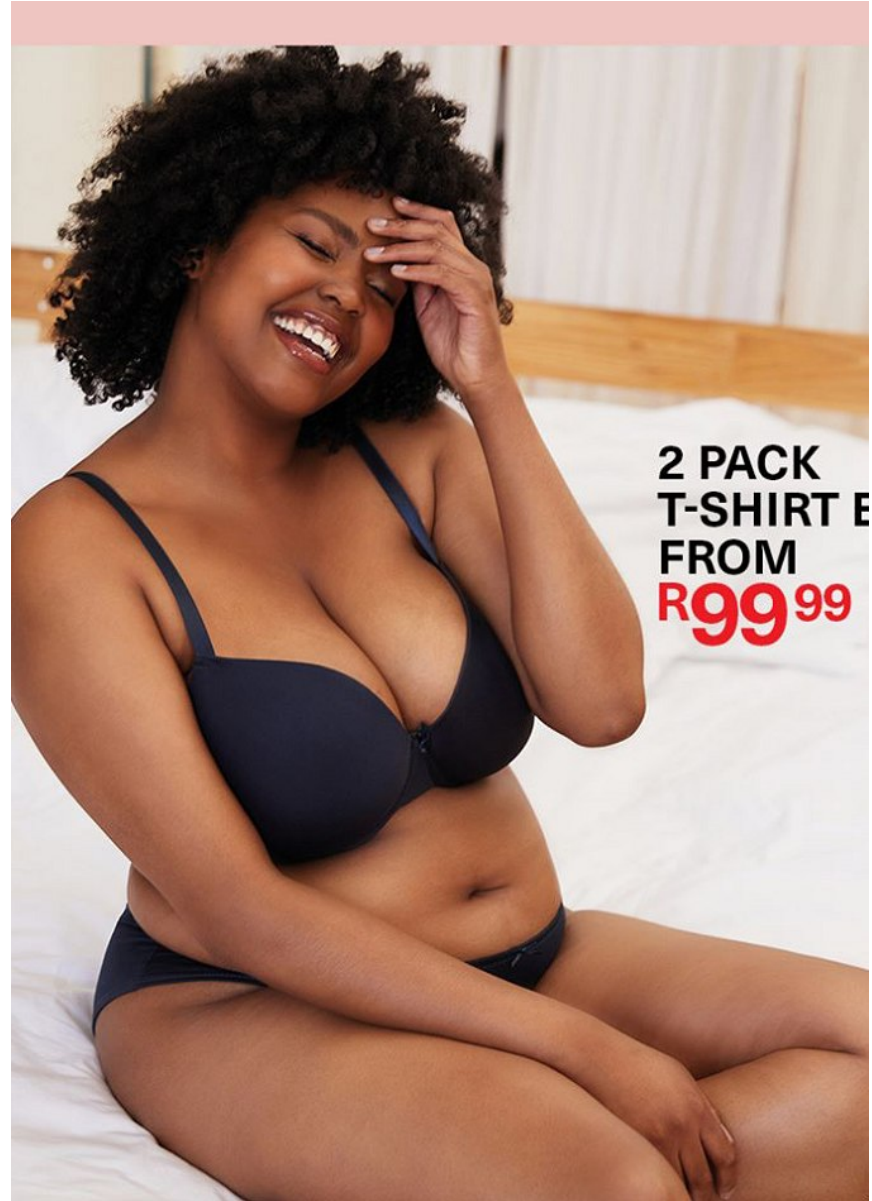

WANDI JAMA

Height: 177cm Bust: 116cm Waist: 101cm Hips: 121cm Shoe: 7.5 UK Hair: Brown Eyes: Blue

WANDI JAMA

Height: 177cm Bust: 116cm Waist: 101cm Hips: 121cm Shoe: 7.5 UK Hair: Brown Eyes: Blue

WANDI JAMA

Height: 177cm Bust: 116cm Waist: 101cm Hips: 121cm Shoe: 7.5 UK Hair: Brown Eyes: Blue

WANDI JAMA

Height: 177cm Bust: 116cm Waist: 101cm Hips: 121cm Shoe: 7.5 UK Hair: Brown Eyes: Blue

WANDI JAMA

Height: 177cm Bust: 116cm Waist: 101cm Hips: 121cm Shoe: 7.5 UK Hair: Brown Eyes: Blue

WANDI JAMA

Height: 177cm Bust: 116cm Waist: 101cm Hips: 121cm Shoe: 7.5 UK Hair: Brown Eyes: Blue

WANDI JAMA

Height: 177cm Bust: 116cm Waist: 101cm Hips: 121cm Shoe: 7.5 UK Hair: Brown Eyes: Blue