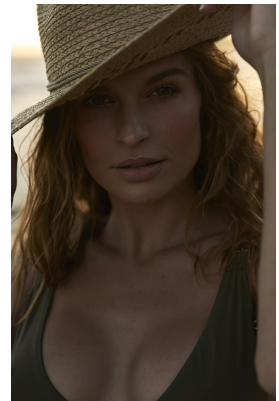

BOSS MODELS

CAPE TOWN

NATHALIE SINKVIST

Height: 175cm Bust: 90cm Waist: 63cm Hips: 93cm Shoe: 6 UK Hair: Brown Eyes: Brown

BOSS MODELS

CAPE TOWN

GAME ON

NATHALIE SINKVIST

Height: 175cm Bust: 90cm Waist: 63cm Hips: 93cm Shoe: 6 UK Hair: Brown Eyes: Brown

BOSS MODELS

CAPE TOWN

NATHALIE SINKVIST

Height: 175cm Bust: 90cm Waist: 63cm Hips: 93cm Shoe: 6 UK Hair: Brown Eyes: Brown