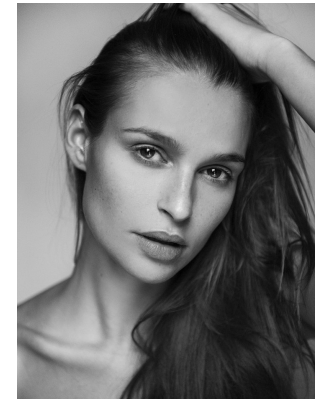

BOSS MODELS

CAPE TOWN

NATHALIE SINKVIST

Height: 175cm Bust: 90cm Waist: 63cm Hips: 93cm Shoe: 6 UK Hair: Brown Eyes: Brown

BOSS MODELS

CAPE TOWN

GAME ON

NATHALIE SINKVIST

Height: 175cm Bust: 90cm Waist: 63cm Hips: 93cm Shoe: 6 UK Hair: Brown Eyes: Brown

BOSS MODELS

CAPE TOWN

NATHALIE SINKVIST

Height: 175cm Bust: 90cm Waist: 63cm Hips: 93cm Shoe: 6 UK Hair: Brown Eyes: Brown