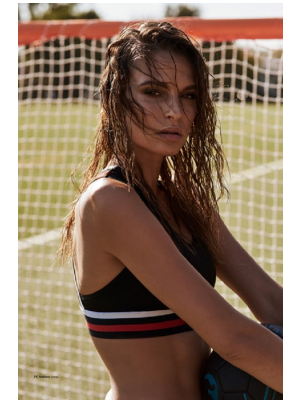

BOSS MODELS

CAPE TOWN

NATHALIE SINKVIST

Height: 175cm Bust: 90cm Waist: 63cm Hips: 93cm Shoe: 6 UK Hair: Brown Eyes: Brown

BOSS MODELS

CAPE TOWN

GAME ON

NATHALIE SINKVIST

Height: 175cm Bust: 90cm Waist: 63cm Hips: 93cm Shoe: 6 UK Hair: Brown Eyes: Brown

BOSS MODELS

CAPE TOWN

NATHALIE SINKVIST

Height: 175cm Bust: 90cm Waist: 63cm Hips: 93cm Shoe: 6 UK Hair: Brown Eyes: Brown