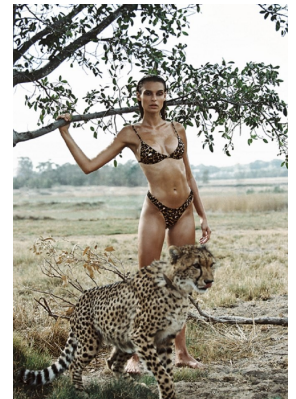

BOSS MODELS

CAPE TOWN

NATHALIE SINKVIST

Height: 175cm Bust: 90cm Waist: 63cm Hips: 93cm Shoe: 6 UK Hair: Brown Eyes: Brown

BOSS MODELS

CAPE TOWN

GAME ON

NATHALIE SINKVIST

Height: 175cm Bust: 90cm Waist: 63cm Hips: 93cm Shoe: 6 UK Hair: Brown Eyes: Brown

BOSS MODELS

CAPE TOWN

NATHALIE SINKVIST

Height: 175cm Bust: 90cm Waist: 63cm Hips: 93cm Shoe: 6 UK Hair: Brown Eyes: Brown