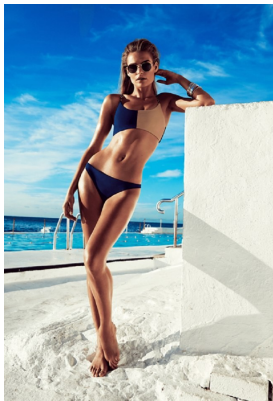

BOSS MODELS

CAPE TOWN

NATHALIE SINKVIST

Height: 175cm Bust: 90cm Waist: 63cm Hips: 93cm Shoe: 6 UK Hair: Brown Eyes: Brown

BOSS MODELS

CAPE TOWN

GAME ON

NATHALIE SINKVIST

Height: 175cm Bust: 90cm Waist: 63cm Hips: 93cm Shoe: 6 UK Hair: Brown Eyes: Brown

BOSS MODELS

CAPE TOWN

NATHALIE SINKVIST

Height: 175cm Bust: 90cm Waist: 63cm Hips: 93cm Shoe: 6 UK Hair: Brown Eyes: Brown