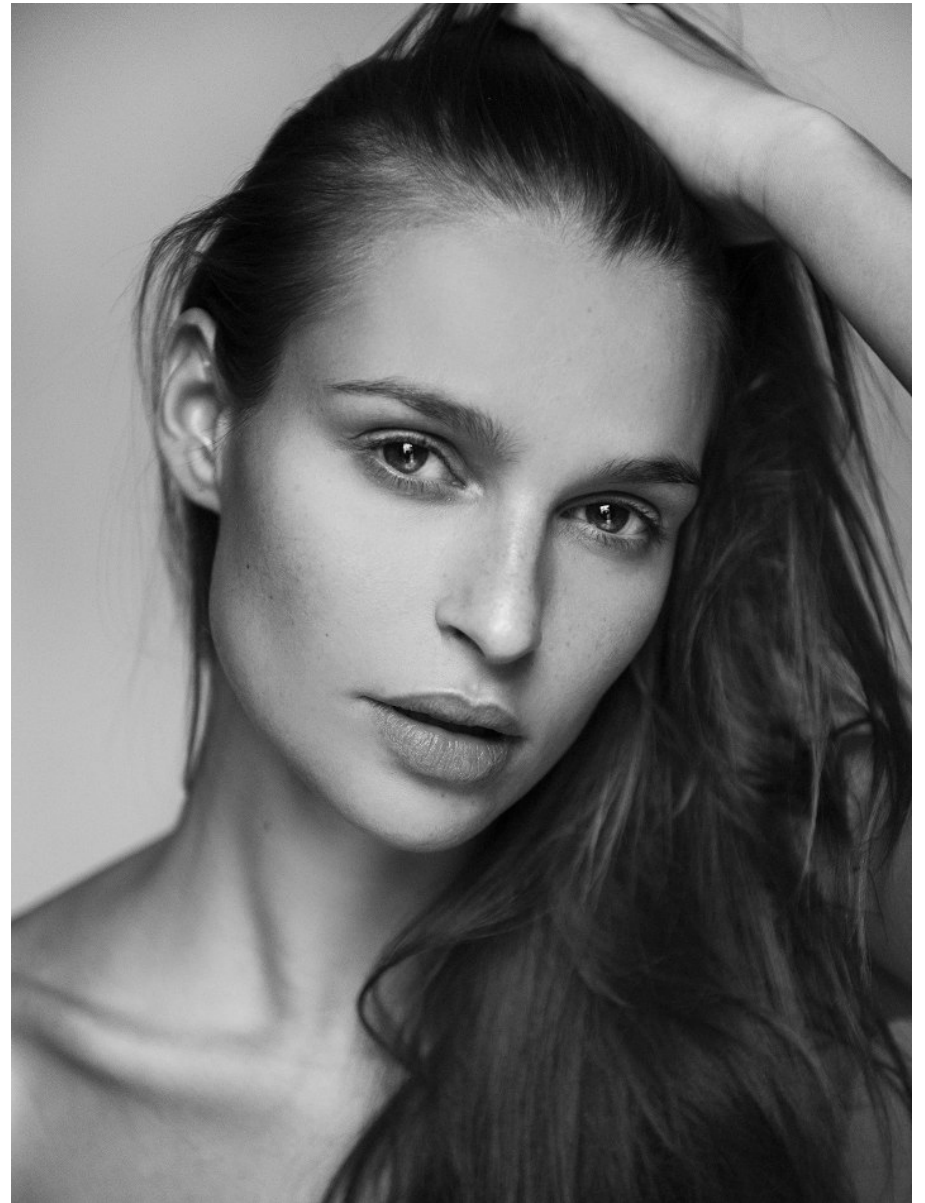

BOSS MODELS

CAPE TOWN

NATHALIE SINKVIST

Height: 175cm Bust: 90cm Waist: 63cm Hips: 93cm Shoe: 6 UK Hair: Brown Eyes: Brown

BOSS MODELS

CAPE TOWN

NATHALIE SINKVIST

Height: 175cm Bust: 90cm Waist: 63cm Hips: 93cm Shoe: 6 UK Hair: Brown Eyes: Brown