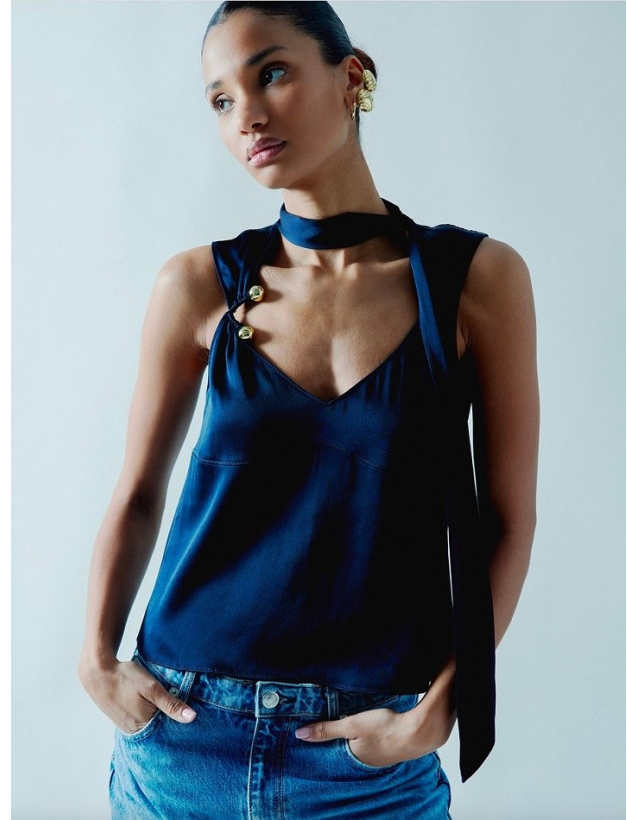

BOSS MODELS

CAPE TOWN

ESTHER ASIEDU

Height: 175cm Bust: 85cm Waist: 64cm Hips: 95cm Shoe: 6.5 UK Hair: Dark Brown Eyes: Dark Brown

BOSS MODELS

CAPE TOWN

ESTHER ASIEDU

Height: 175cm Bust: 85cm Waist: 64cm Hips: 95cm Shoe: 6.5 UK Hair: Dark Brown Eyes: Dark Brown