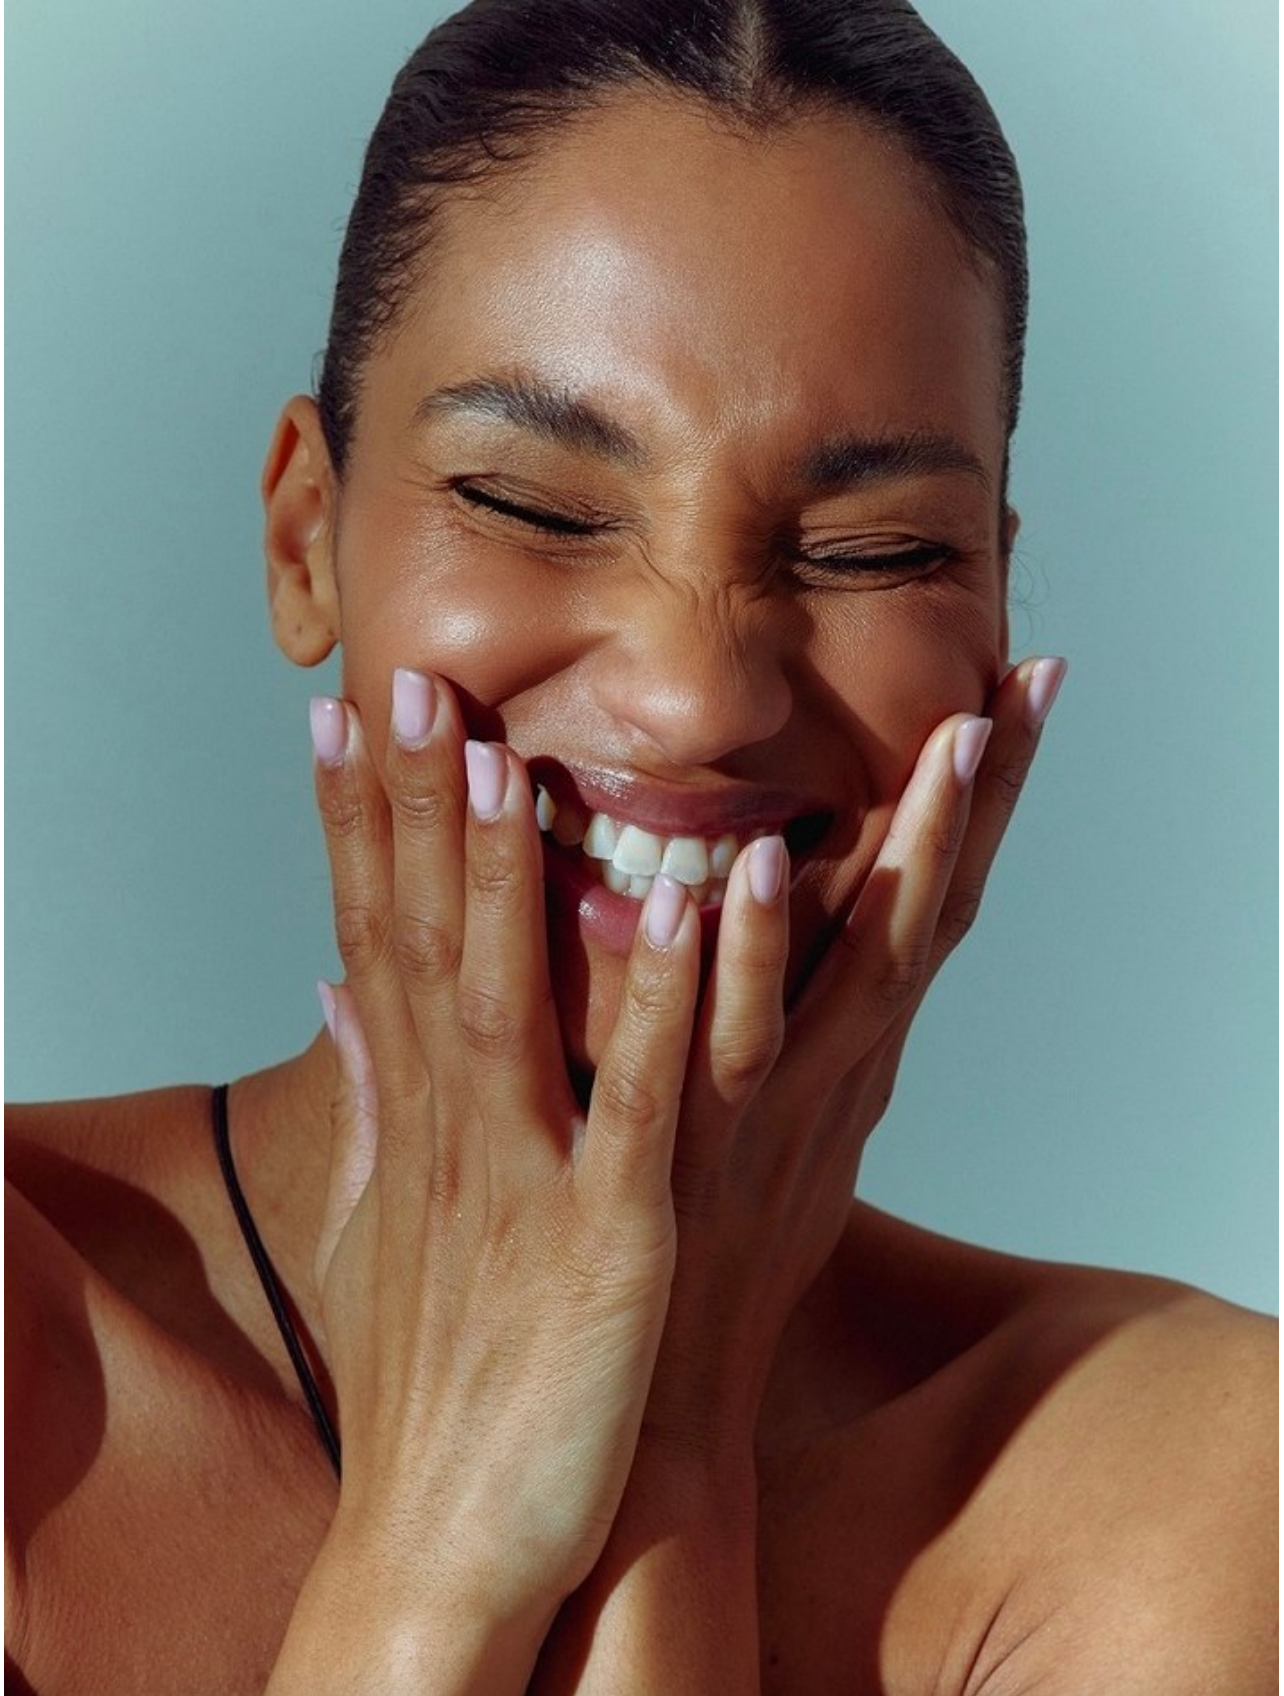

BOSS MODELS

CAPE TOWN

ESTHER ASIEDU

Height: 175cm Bust: 85cm Waist: 64cm Hips: 95cm Shoe: 6.5 UK Hair: Dark Brown Eyes: Dark Brown