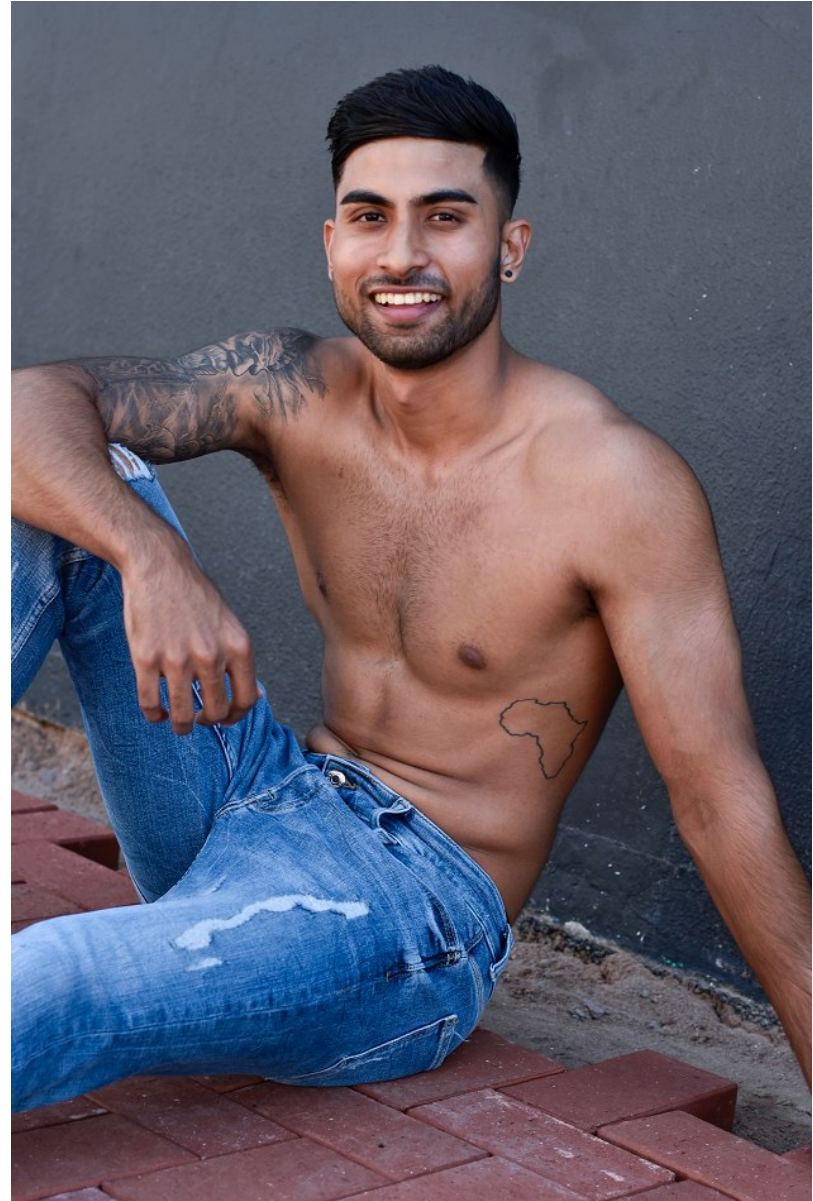

BOSS MODELS

DURBAN

JESWYN NAIDOO

Height: 183cm Chest: 94cm Waist: 76cm Shoe: 9 UK Hair: Black Eyes: Brown

BOSS MODELS

DURBAN

JESWYN NAIDOO

Height: 183cm Chest: 94cm Waist: 76cm Shoe: 9 UK Hair: Black Eyes: Brown

BOSS MODELS

DURBAN

JESWYN NAIDOO

Height: 183cm Chest: 94cm Waist: 76cm Shoe: 9 UK Hair: Black Eyes: Brown