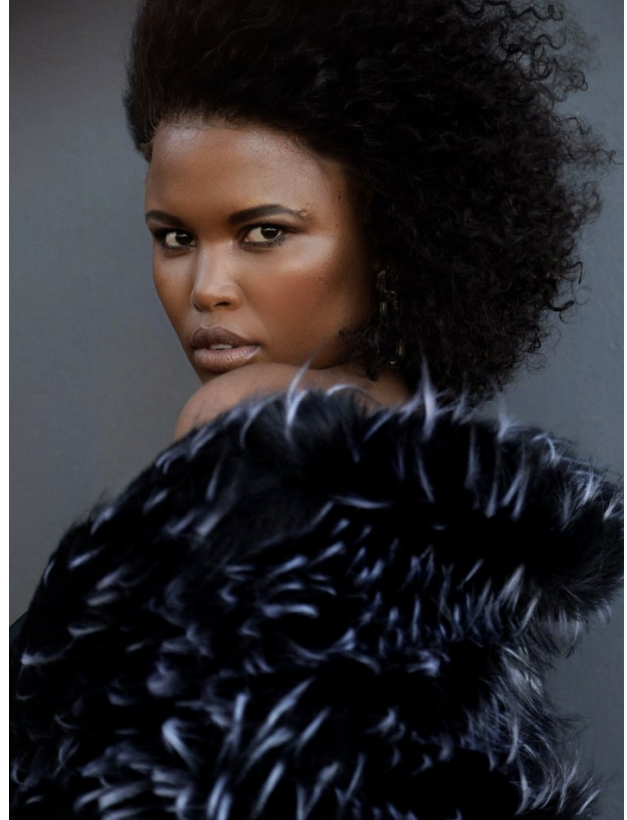

BOSS MODELS

CAPE TOWN

SISIPHO GOSA

Height: 173cm Bust: 109cm Waist: 91cm Hips: 114cm Shoe: 7 UK Hair: Dark Black Eyes: Brown