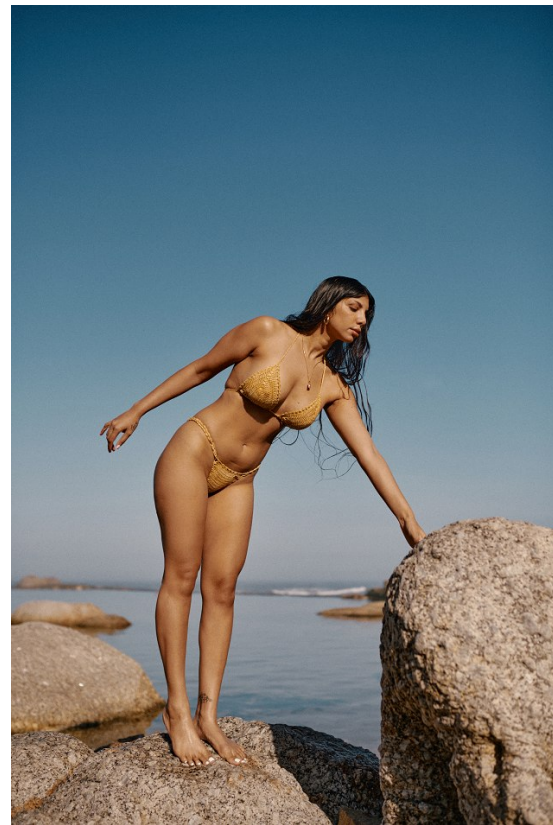

# BOSS MODELS

CAPE TOWN

TIMERA RAMLAL

Height: 170cm Shoe: 7 UK Hair: Brown Eyes: Brown