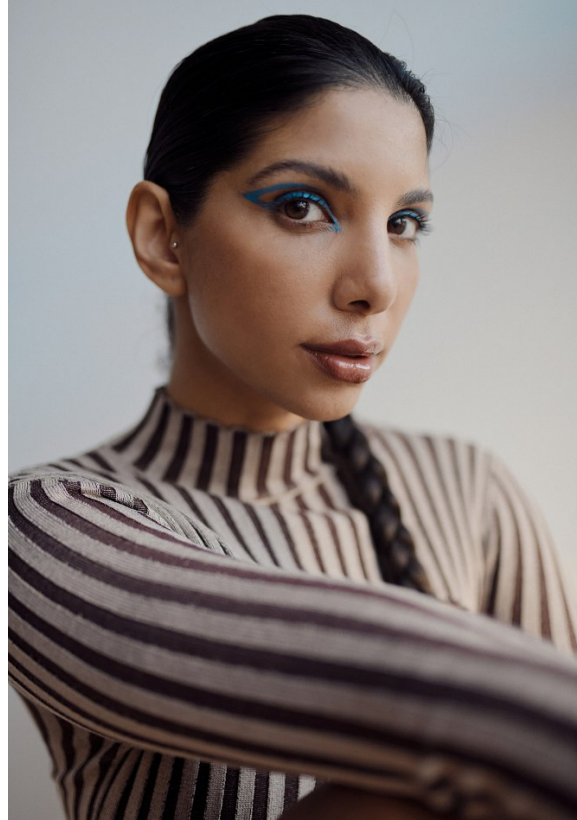

# BOSS MODELS

CAPE TOWN

TIMERA RAMLAL

Height: 170cm Shoe: 7 UK Hair: Brown Eyes: Brown