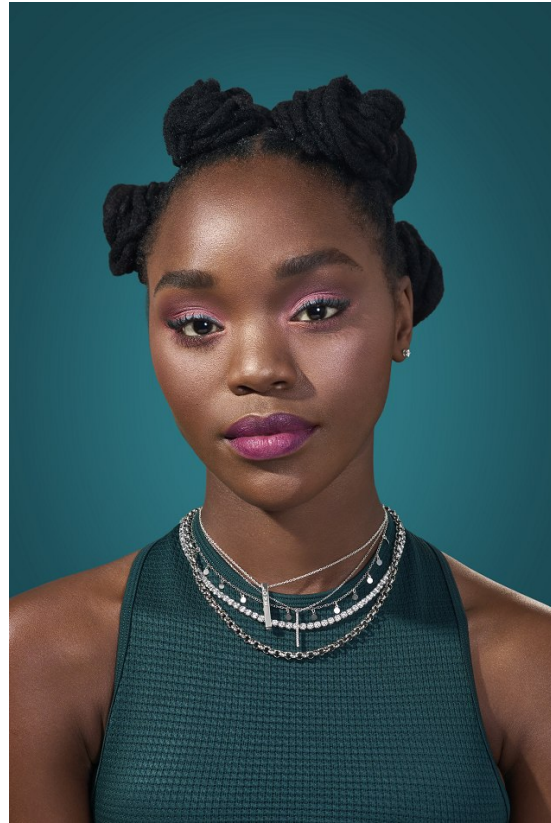

BOSS MODELS

DURBAN

LUYANDA ZWANE

Height: 165cm Bust: 76cm Waist: 63cm Hips: 95cm Shoe: 5 UK Hair: Black Eyes: Black

BOSS MODELS

DURBAN

LUYANDA ZWANE

Height: 165cm Bust: 76cm Waist: 63cm Hips: 95cm Shoe: 5 UK Hair: Black Eyes: Black