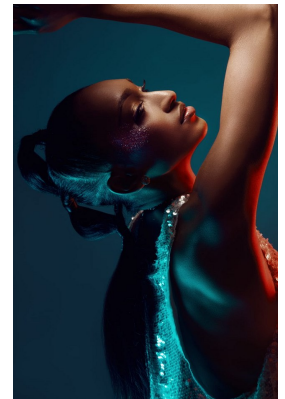

BOSS MODELS

JOHANNESBURG

PHUMY NKOSI

Height: 165cm Bust: 70cm Waist: 60cm Hips: 83cm Shoe: 4 UK Hair: Black Eyes: Dark Brown