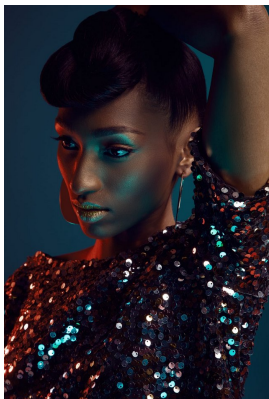

BOSS MODELS

JOHANNESBURG

PHUMY NKOSI

Height: 165cm Bust: 70cm Waist: 60cm Hips: 83cm Shoe: 4 UK Hair: Black Eyes: Dark Brown